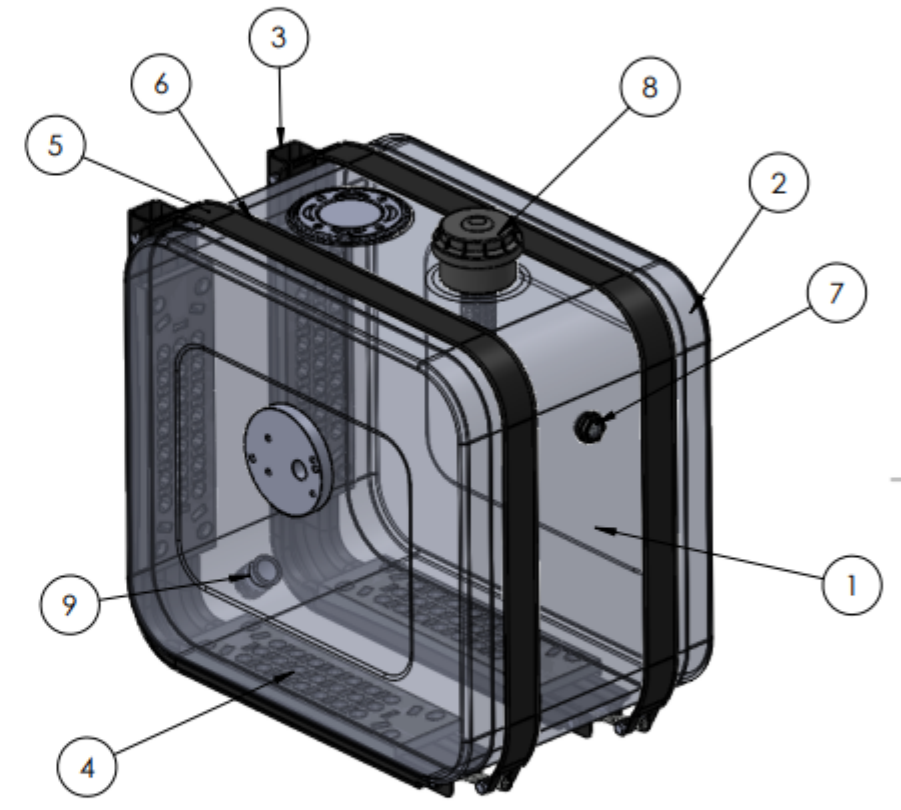

ITEM	QTY	DIMENSIONS	MATERIAL
1	1	TANK BODY	ALM 2,5 MM
2	2	SIDE PLATE	ALM 2 MM
3	2	BRACKET	ST-37 5MM
4	4	BRACKET RUBBER	RUBBER
5	2	BELT	STEEL
6	2	BELT RUBBER	RUBBER
7	1	SPY EYE	PLASTIC
8	1	FILLING NECK	PLASTIC
9	1	SUCTION ADAPTER	MALE 1/4"